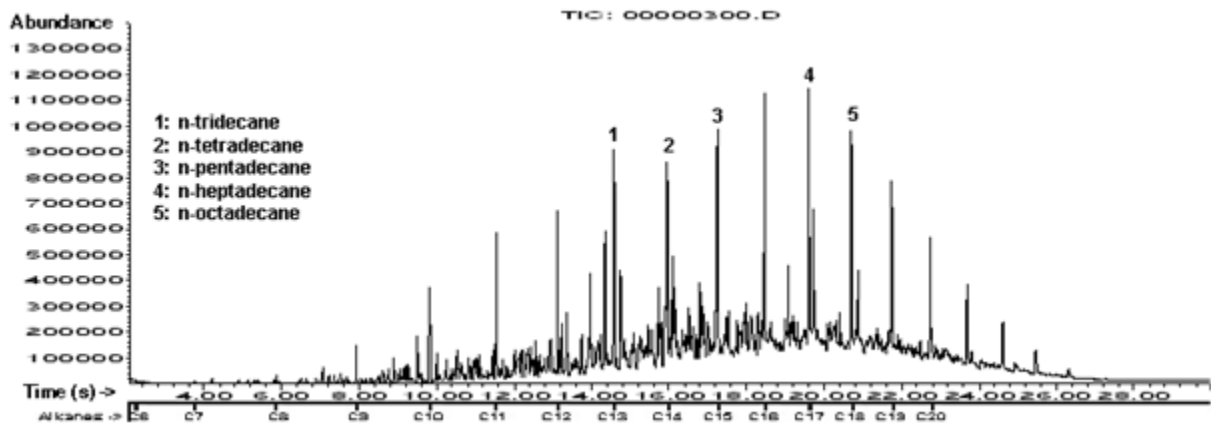

Condea Vista LPA Solvent

STP Gas Treatment

STP Diesel Fuel Treatment

Penske Fuel Injector/Carburetor cleaner

Chevron High Sulfur Diesel Fuel #2

Hess Diesel Fuel

Sunnyside Kerosene

Exxon Turbo Fuel Jet A