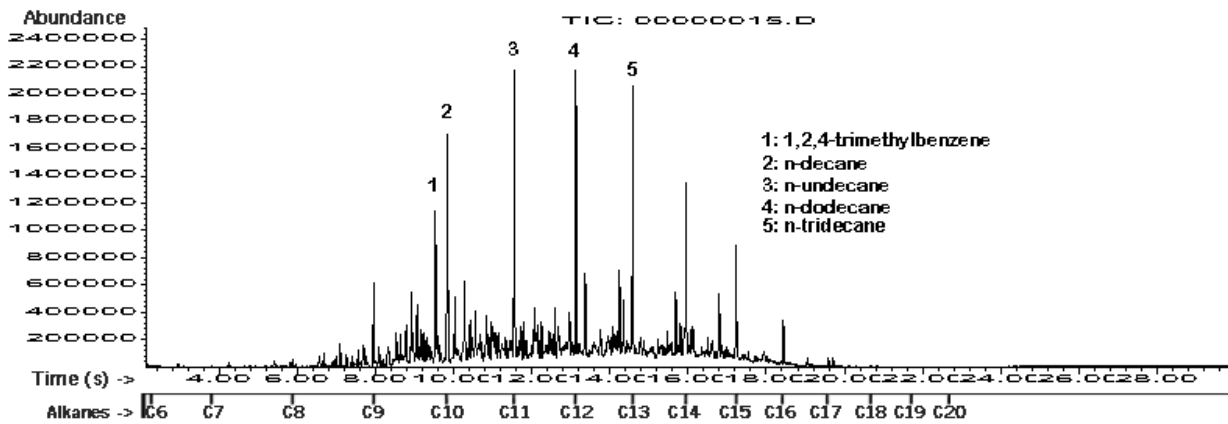

Condea Vista LPA Solvent

STP Gas Treatment

STP Diesel Fuel Treatment

Penske Fuel Injector/Carburetor cleaner

Chevron High Sulfur Diesel Fuel #2

Hess Diesel Fuel

Sunnyside Kerosene

Exxon Turbo Fuel Jet A