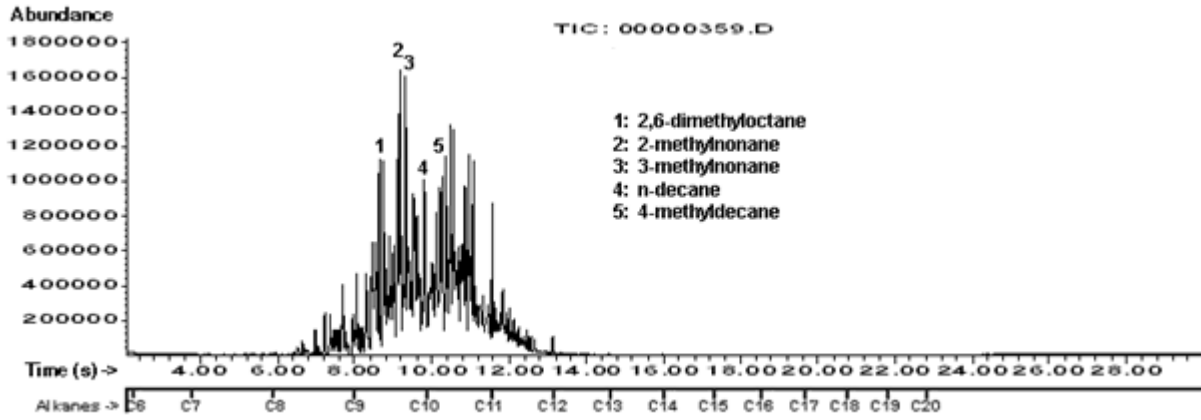

Canadian Northern Charcoal starter