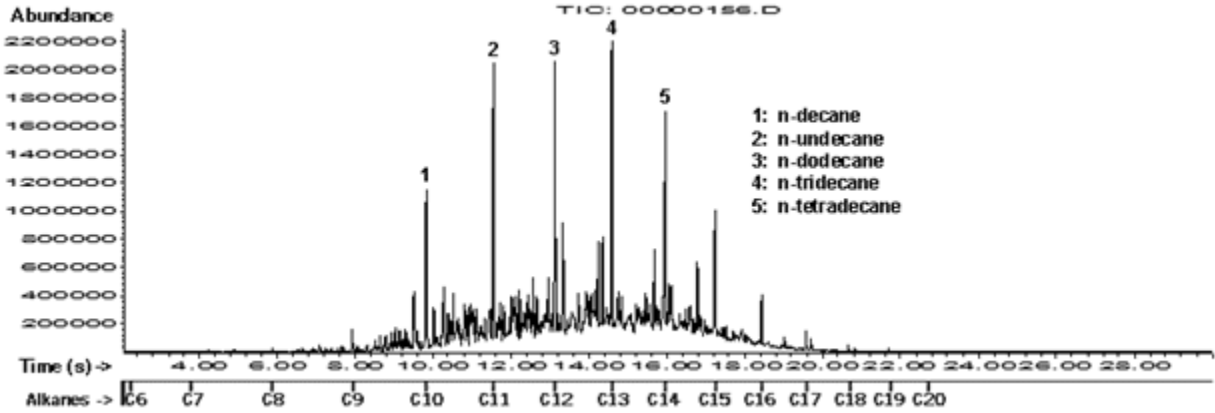

Condea Vista LPA Solvent

STP Gas Treatment

STP Diesel Fuel Treatment

Penske Fuel Injector/Carburetor cleaner

Chevron High Sulfur Diesel Fuel #2

Hess Diesel Fuel

Sunnyside Kerosene

Exxon Turbo Fuel Jet A