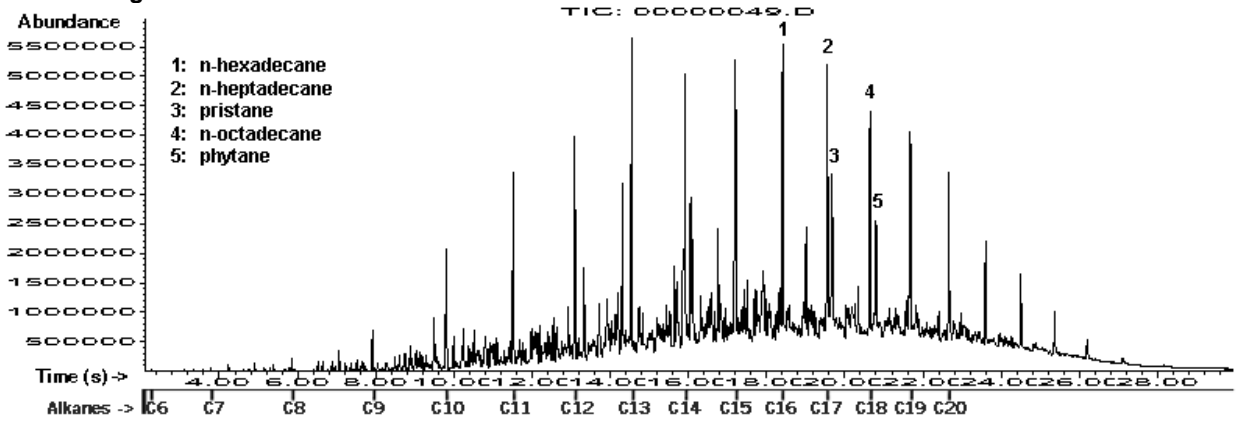

Condea Vista LPA Solvent

STP Gas Treatment

STP Diesel Fuel Treatment

Penske Fuel Injector/Carburetor cleaner

Chevron High Sulfur Diesel Fuel #2

Hess Diesel Fuel

Sunnyside Kerosene

Exxon Turbo Fuel Jet A