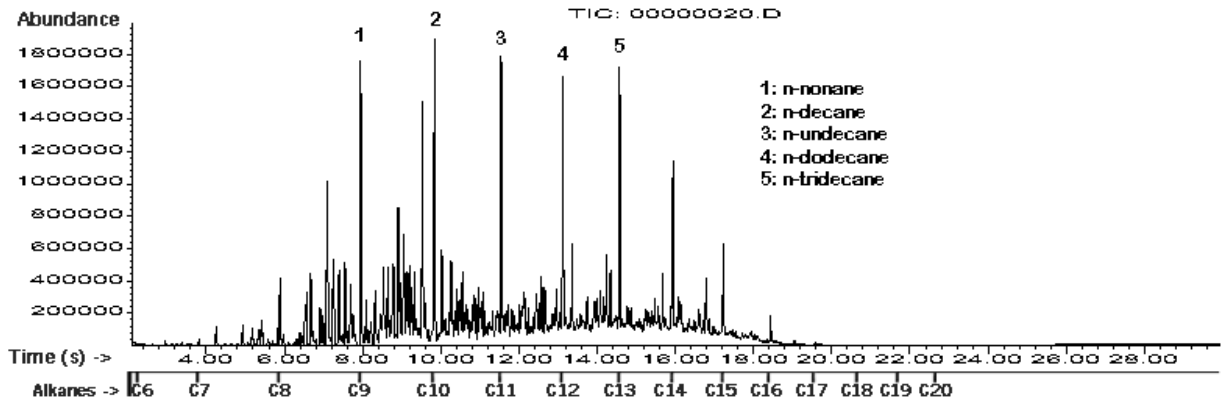

Condea Vista LPA Solvent

STP Gas Treatment

STP Diesel Fuel Treatment

Penske Fuel Injector/Carburetor cleaner

Chevron High Sulfur Diesel Fuel #2

Hess Diesel Fuel

Sunnyside Kerosene

Exxon Turbo Fuel Jet A