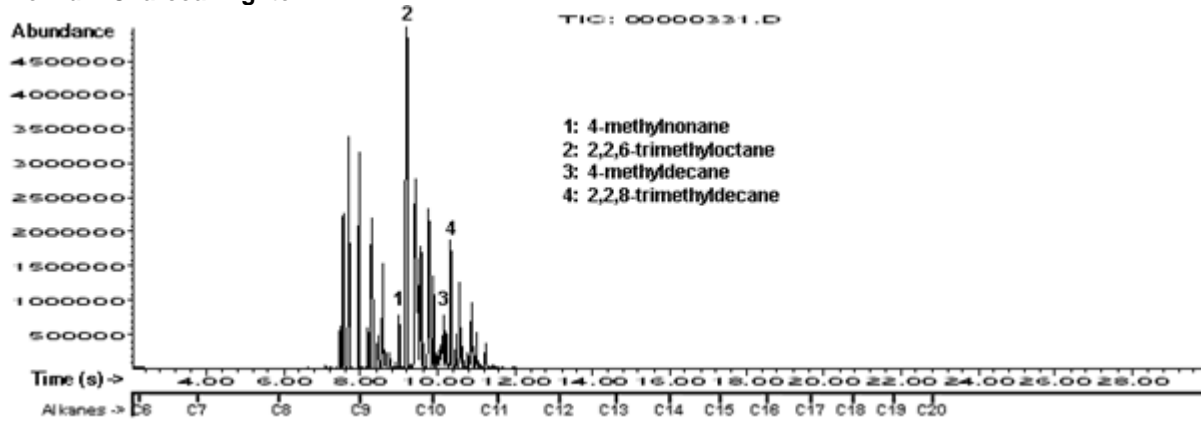

Condea Vista LPA Solvent

STP Gas Treatment

STP Diesel Fuel Treatment

Penske Fuel Injector/Carburetor cleaner

Chevron High Sulfur Diesel Fuel #2

Hess Diesel Fuel

Sunnyside Kerosene

Exxon Turbo Fuel Jet A